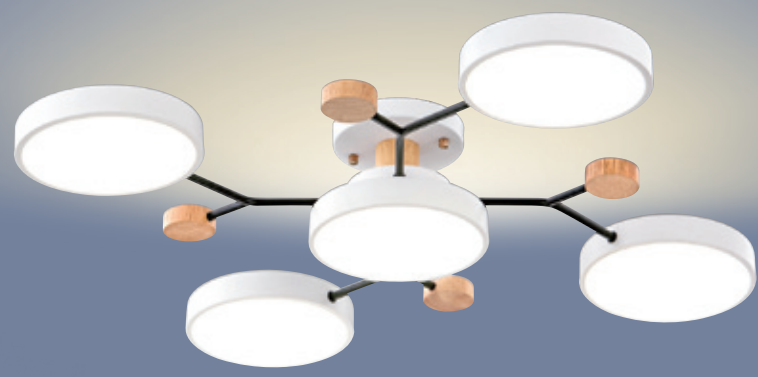

Posh Crystal

**GN** Learning to the studious; Riches to the careful; Power to the bold; Heaven to the virtuous; Illuminator to the intelligent.

**GN 70141 ( 95000 )**  
寬900mm 高140mm  
附LED 12wx7、三色變光、電壓110v  
鋼材、壓克力