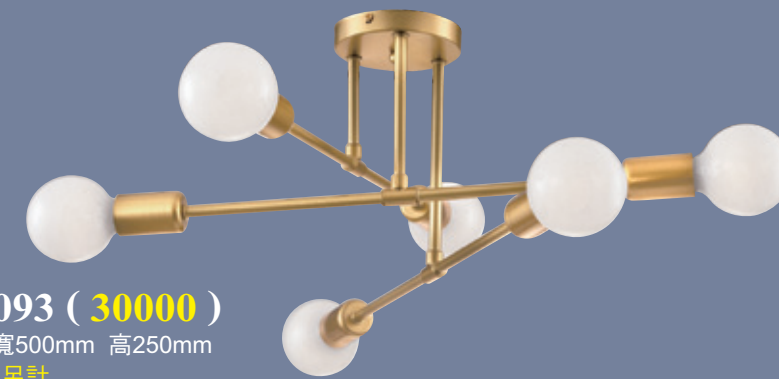

GN 70093 (30000)

長680mm 寬500mm 高250mm
E27x6 LED 另計
金屬烤漆