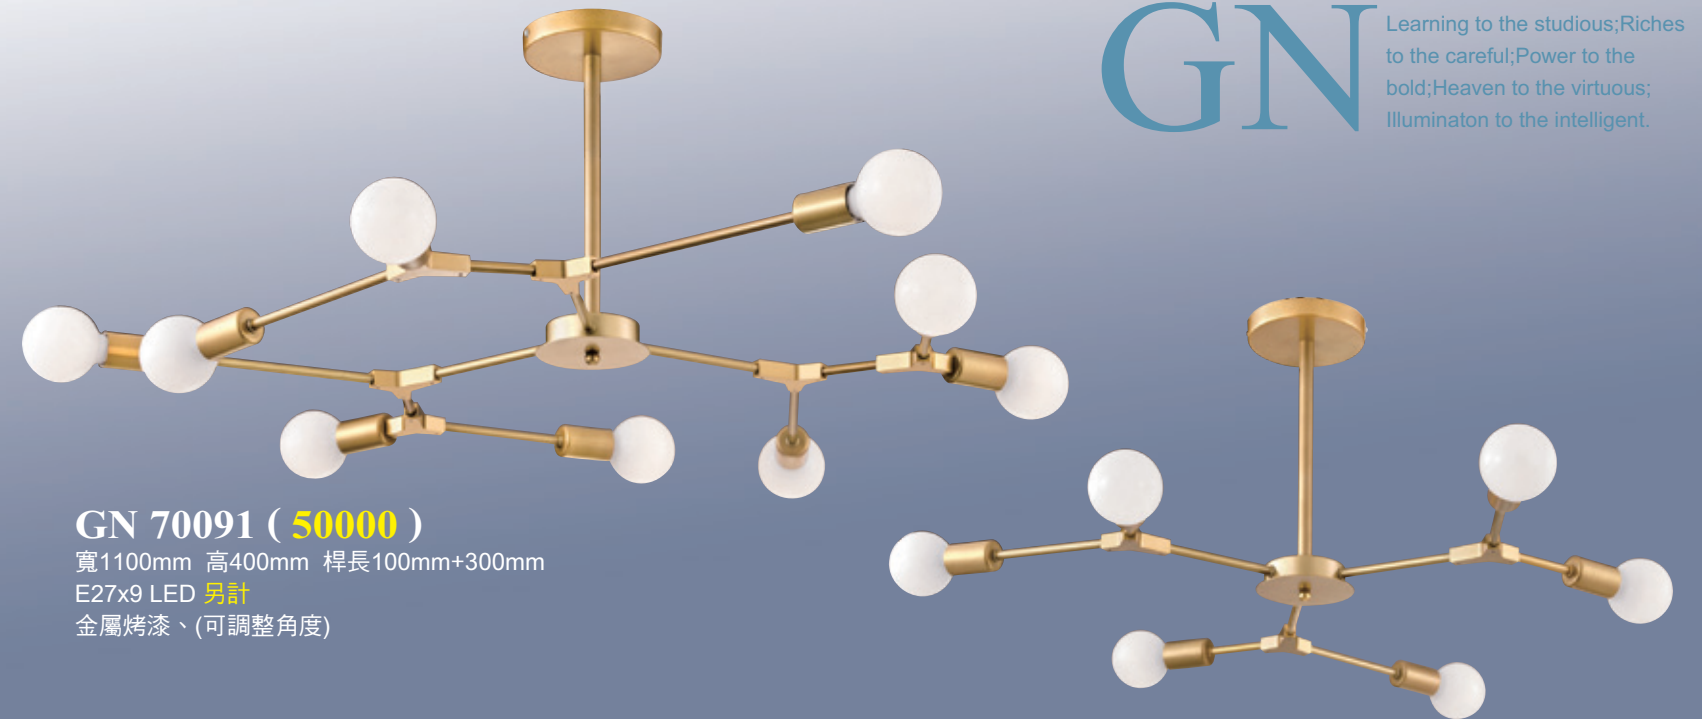

**GN 70085 ( 41300 )**

長700mm 寬120mm 高780mm  
E27x6 LED 另計  
金屬電鍍(古銅色)、(長、寬可調整角度)

**GN** Learning to the studios;Riches to the careful;Power to the bold;Heaven to the virtuous; Illuminator to the intelligent.