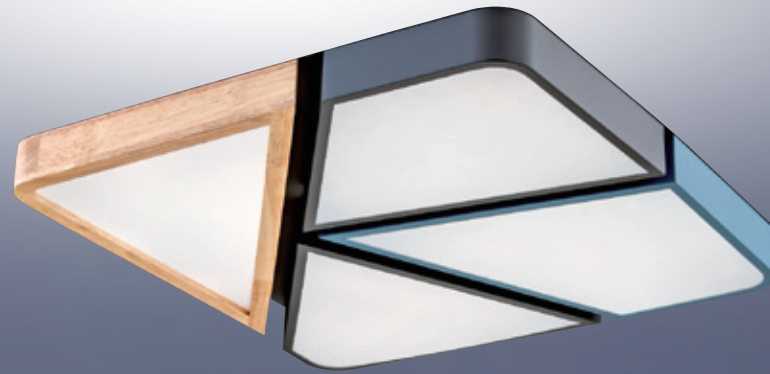

GN 73083 (56300)
長550mm 寬550mm 高50mm
附LED 40w (分段切換三色溫)
鐵材烤漆鐵灰/黑/藍、木製品、壓克力